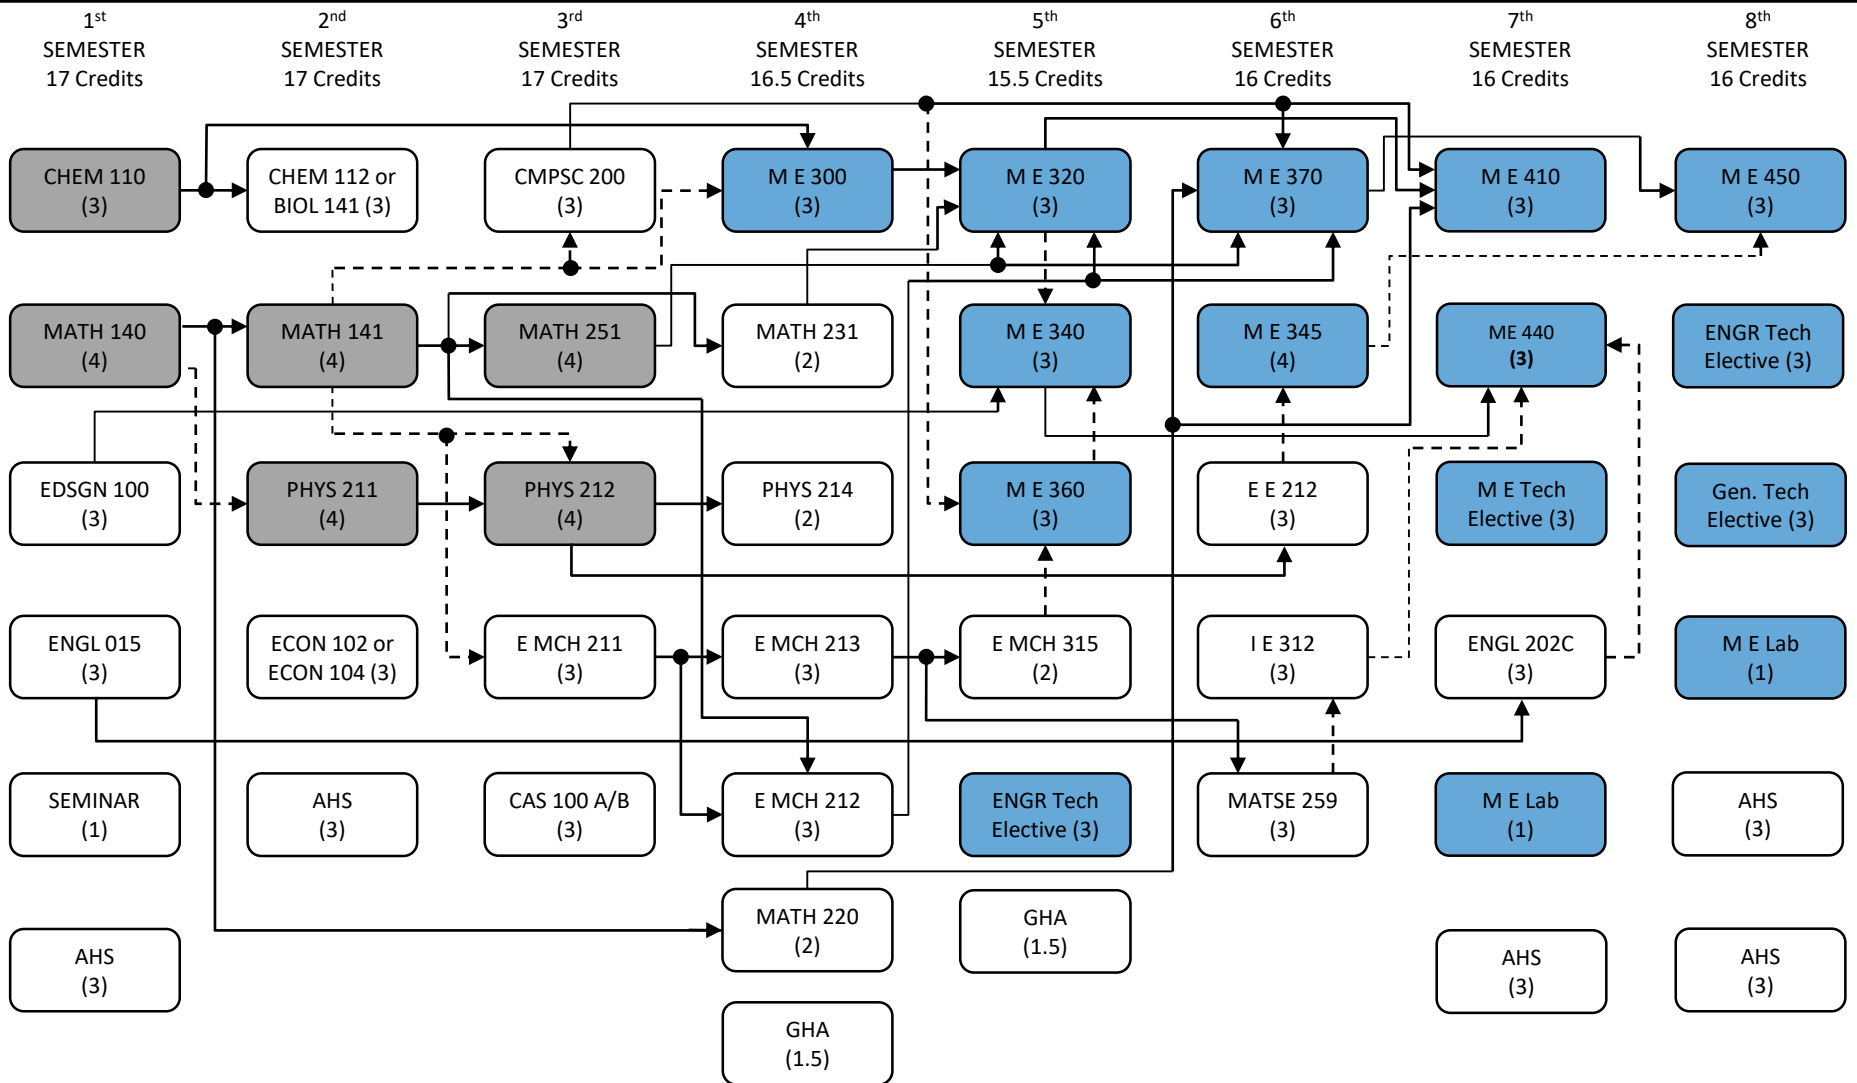

# MECHANICAL ENGINEERING CURRICULUM (Option B: last Name begins with L-Z)

BIOL 141 may be substituted for CHEM 112

US Cultures and IL Cultures requirements are satisfied in conjunction with AHS courses.

\*Courses shaded in BLUE are used for the In-major GPA calculation.